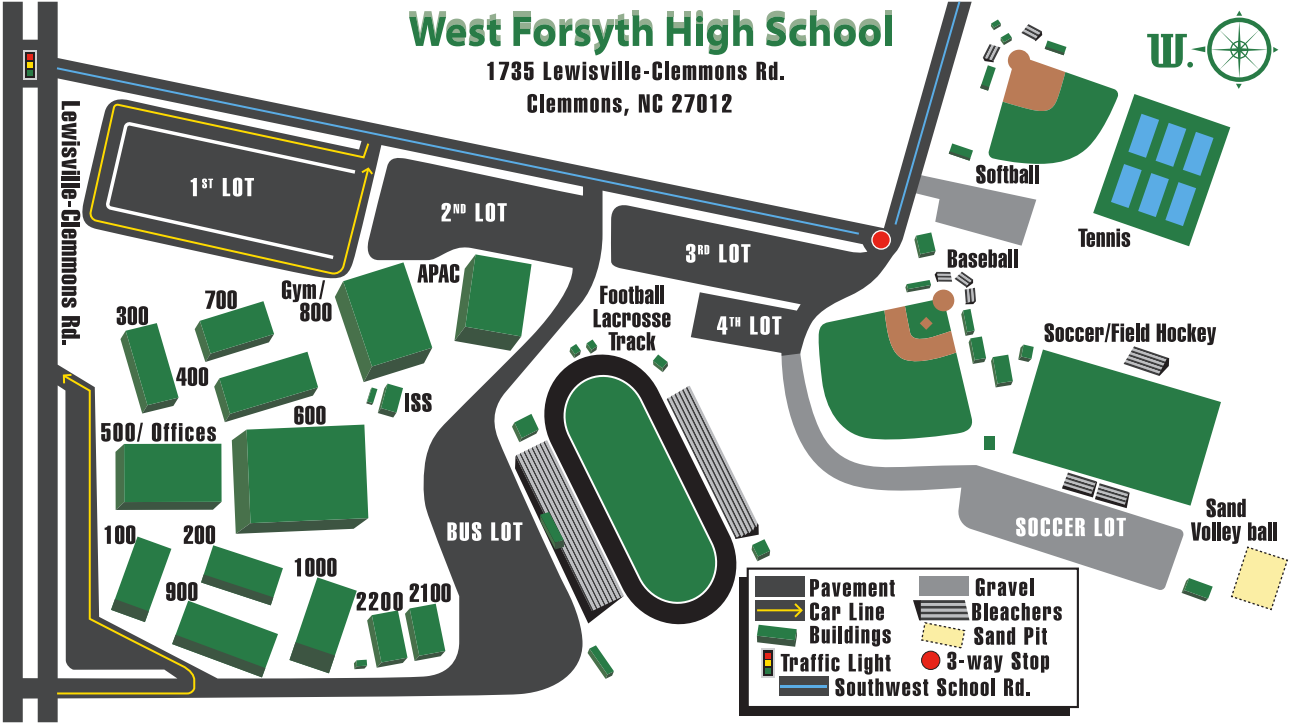

West Forsyth High School

1735 Lewisville-Clemmons Rd.
Clemmons, NC 27012

- Pavement
- Car Line
- Buildings
- Traffic Light
- Gravel
- Bleachers
- Sand Pit
- Southwest School Rd.