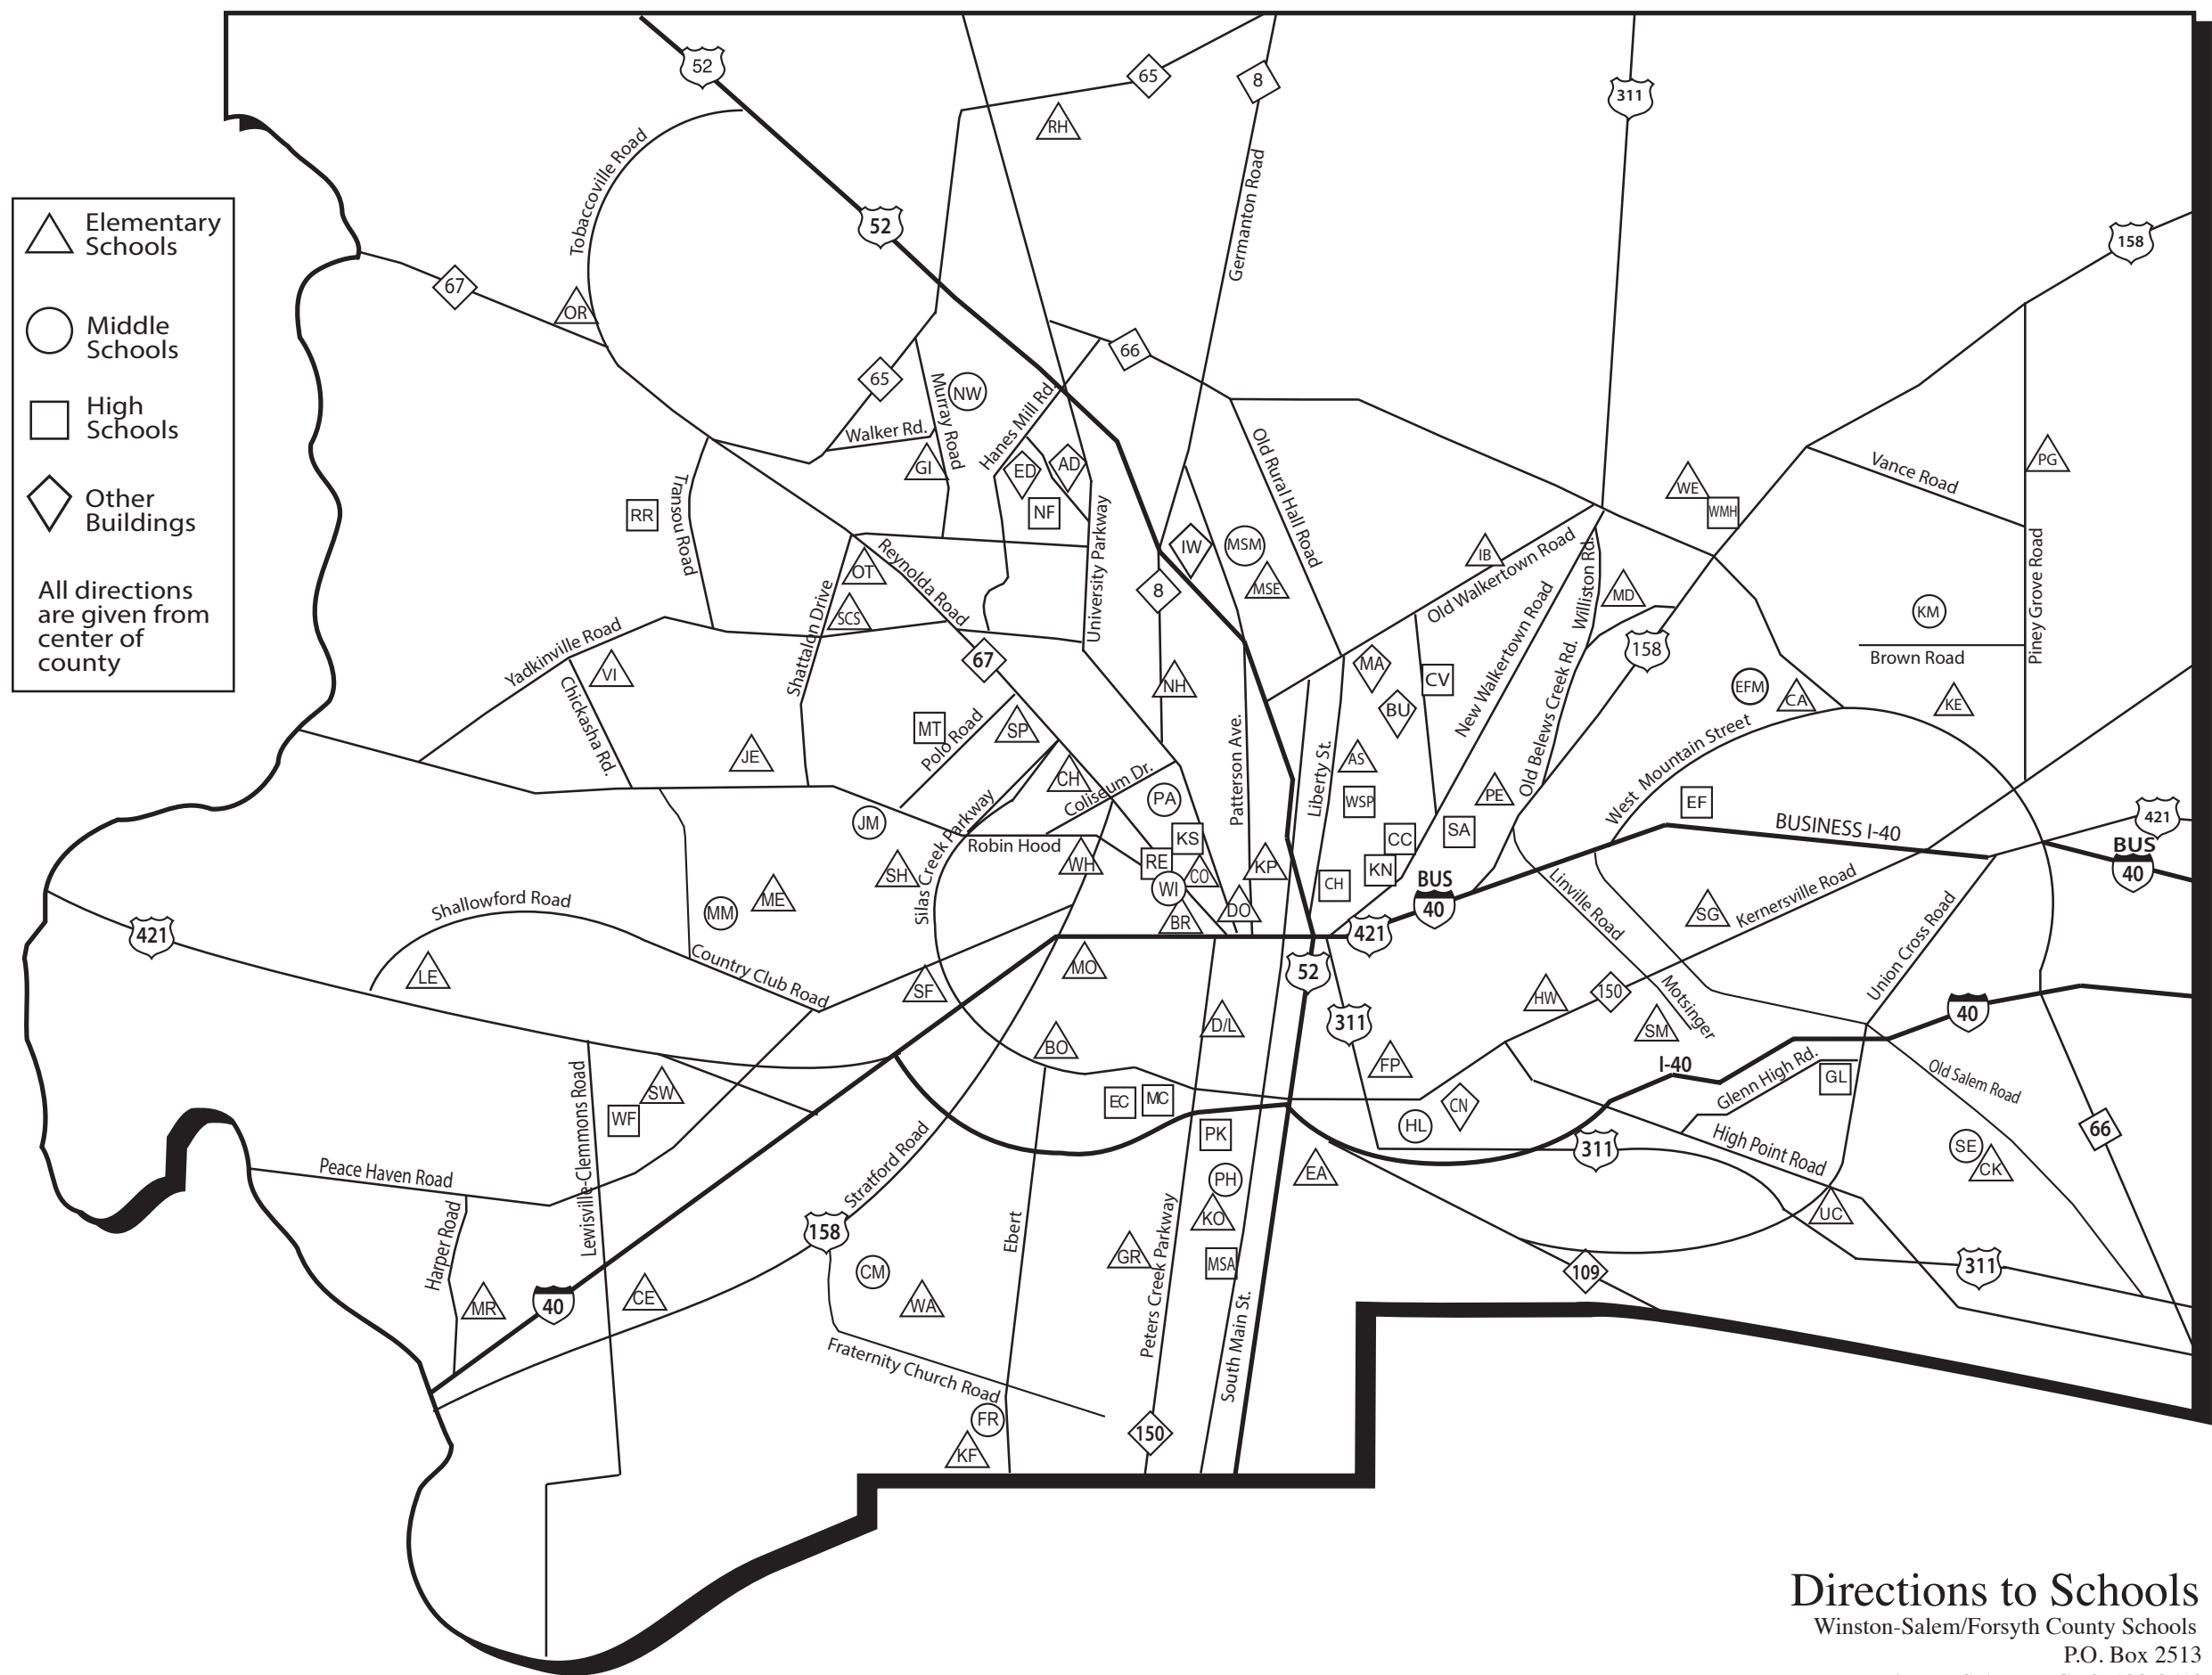

Middle Schools

- Clemmons .....CM
- East Forsyth .....EFM
- Flat Rock .....FR
- Hanes.....HL
- Jefferson .....JM
- Lowrance.....SA
- Kernersville.....KM
- Meadowlark .....MM
- Mineral Springs.....MSM
- Northwest.....NW
- Paisley .....PA
- Philo-Hill.....PH
- Southeast .....SE
- Walkertown .....WMH
- Wiley .....WI
- W-S Prep Acad.....WSP

High Schools

- Atkins .....SA
- Career Center CC
- Carter.....CH
- Carver CV
- Early College .....EC
- East Forsyth .....EF
- Glenn .....GL
- J.F. Kennedy.....KN
- Kingswood .....KS
- Middle College.....MC
- Main St. Acad.....MSA
- Mount Tabor.....MT
- North Forsyth.....NF
- Parkland .....PK
- Reagan.....RR
- Reynolds .....RE
- Walkertown .....WMH
- West Forsyth .....WF
- W-S Prep Acad .....WSP

Other Buildings

- Admin Center.....AD
- Education Bldg.....EB
- Child Nutrition.....CN
- Idlewild .....IW
- Maintenance and Transportation .....MA
- State Bus Garage & Activity Buses .....BU

△ Elementary Schools

○ Middle Schools

□ High Schools

◇ Other Buildings

All directions are given from center of county

Directions to Schools
Winston-Salem/Forsyth County Schools
P.O. Box 2513
Winston-Salem, N.C. 27102-2513