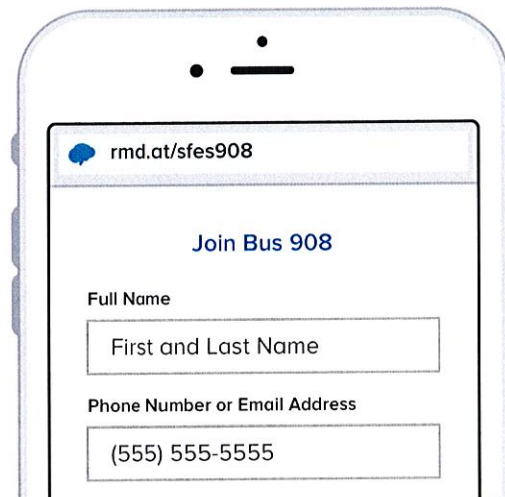

Sign up for important updates from Sherwood Forest ES.

Get information for **Bus 908** right on your phone—not on handouts.

Pick a way to receive messages for **Bus 908**:

A If you have a smartphone, get push notifications.

On your iPhone or Android phone, open your web browser and go to the following link:

rmd.at/sfes908

Follow the instructions to sign up for Remind. You'll be prompted to download the mobile app.

B If you don't have a smartphone, get text notifications.